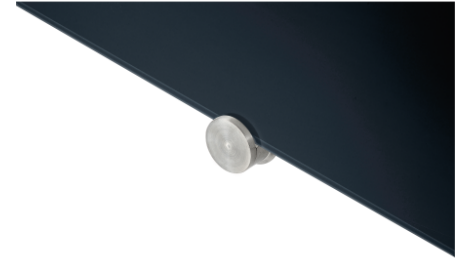

Glassboard 100x150cm black

- High-quality frameless glassboard for long-term, intensive use
- Suitable for writing on with chalk markers or dry erase whiteboard markers
- Tempered safe glass and magnetic glass surface (4 mm)
- Can be mounted horizontally or vertically with mounting brackets
- 2 superstrong magnets (diam. 12 mm), 1 Legamaster chalk marker, mounting set and mounting instructions included

Recommended accessories

- Magic-Chart notes 10x20cm assorted 500pcs (Art.No. 7-159499)
- Glassboard starter set 11-part (Art.No. 7-125200)
- Glassboard marker tray 20cm (Art.No. 7-126800)

Art.No. **7-104663**

GTIN **8713797078894**

Specifications

Package material	Carton and sealed foil
Surface (material/colour)	Safety glass / Black
Magnetic	Yes
Article dimensions	1500 x 1000 x 4 mm
Mobile	No
Castors	No
Number of castors	0
Double sided	No
Weight / m2	12.00 kg
Mounting type	Wall (brackets)
Included accessories	Marker, Mounting materials, Magnets
Product warranty	2 Years
Surface warranty	25 Years